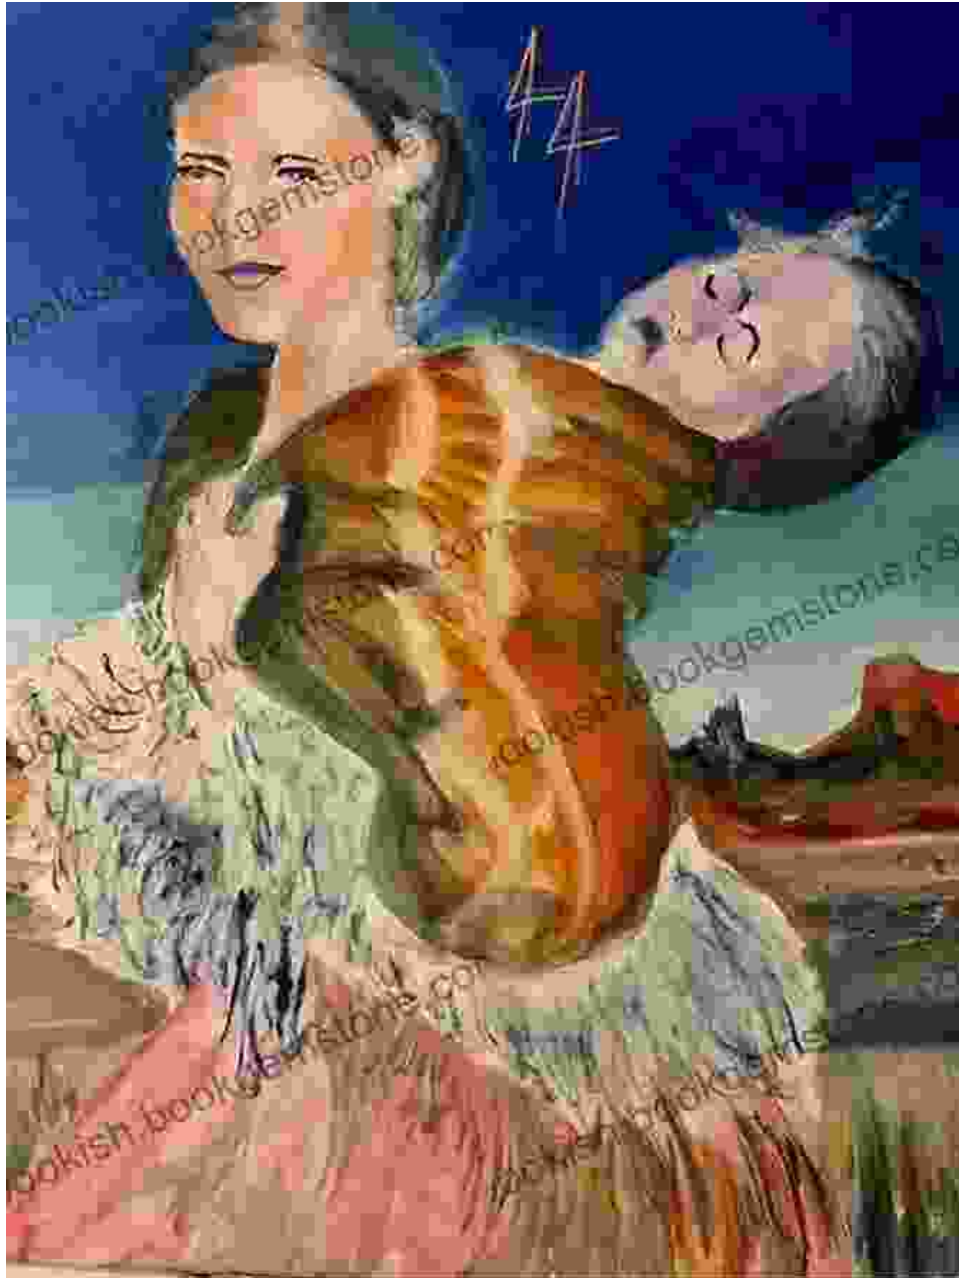

Reid Silvern Fine Art stands as a testament to the power of contemporary expressionism to capture the essence of the human experience. Silvern's vibrant colors, expressive brushstrokes, and evocative imagery create a captivating journey that awakens the senses, stirs the soul, and challenges us to explore the depths of our own emotions and beliefs.